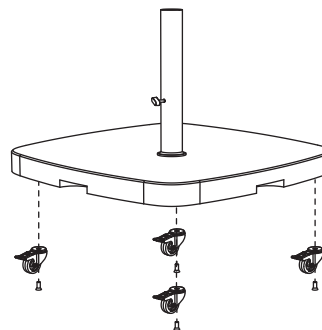

# GRANITE BASE 50 / 80 INSTALLATION

1

2

OR OPTION : UMBASEWHEELH00

2'