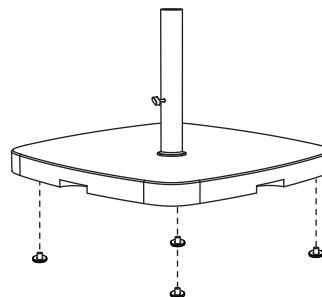

# GRANITE BASE 50 / 80 INSTALLATION

1

2

OR OPTION : UMBASEWHEELH00

2'