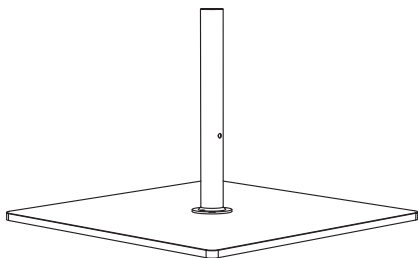

INFINA BASE INSTALLATION

FIBASE0002015000