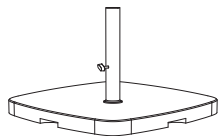

INSTALLATION OPTIONS

p3