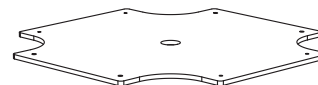

OPTIONS

FIBASEEXTRA00000