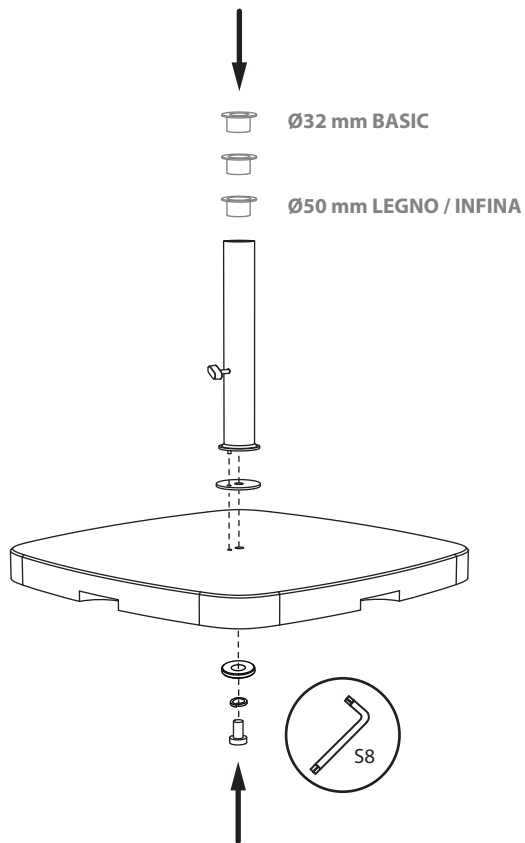

# GRANITE BASE 50 / 80 INSTALLATION

1

2

OR OPTION : UMBASEWHEELH00

2'