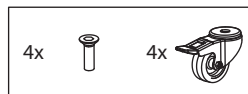

# GRANITE BASE 50 / 80 INSTALLATION

1

2

OR OPTION : UMBASEWHEELH00

2'